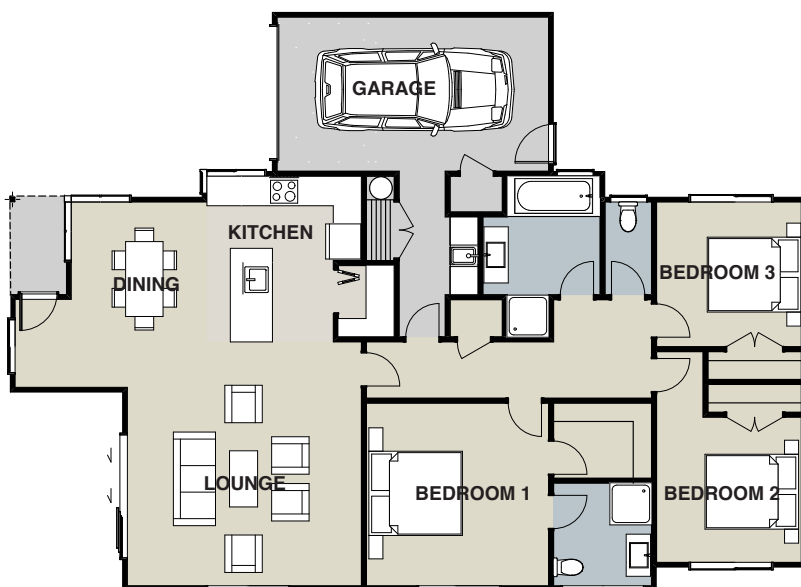

THE YORK

154m²

Features

- Three bedrooms
- Two bathrooms
- Open living area
- Scullery
- Single garage

Overall Dimensions

L 17m W 12.4m

View this plan in augmented reality