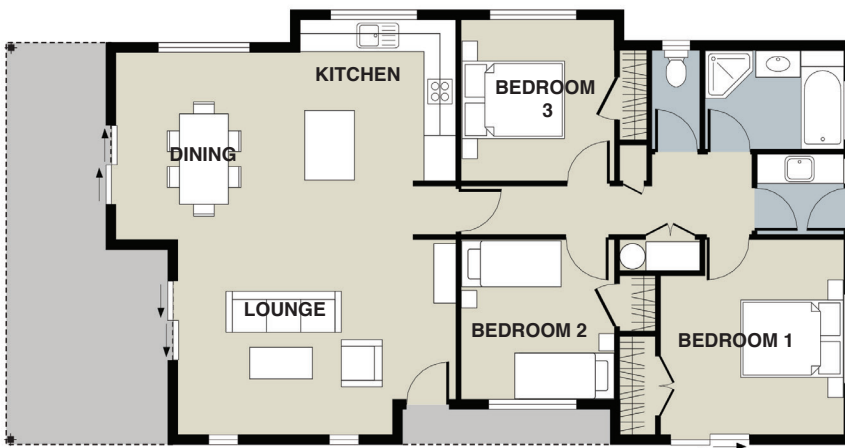

THE CARLOW

110m²

Features

-  Three bedrooms
-  One bathroom
-  Open living area

Overall Dimensions

L 14.6m W 8.4m

View this plan in augmented reality