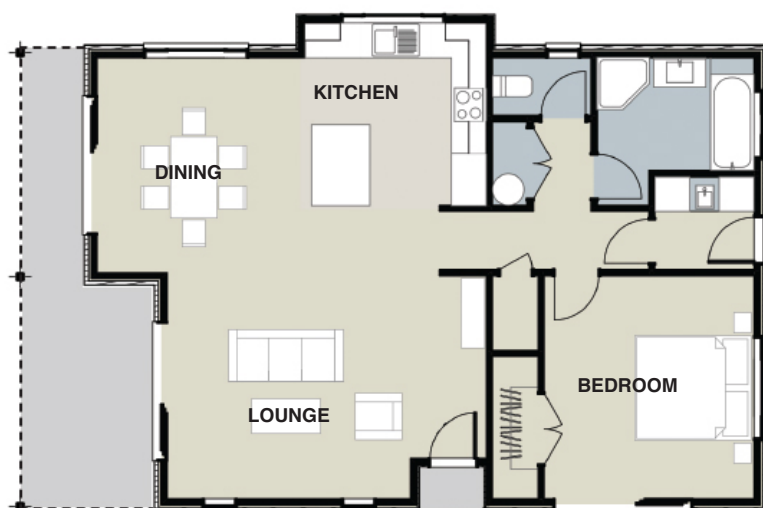

## Features

-  One bedrooms
-  One bathroom
-  Open living area

**Overall Dimensions**  
L 11.2m W 10.8m

View this plan in augmented reality