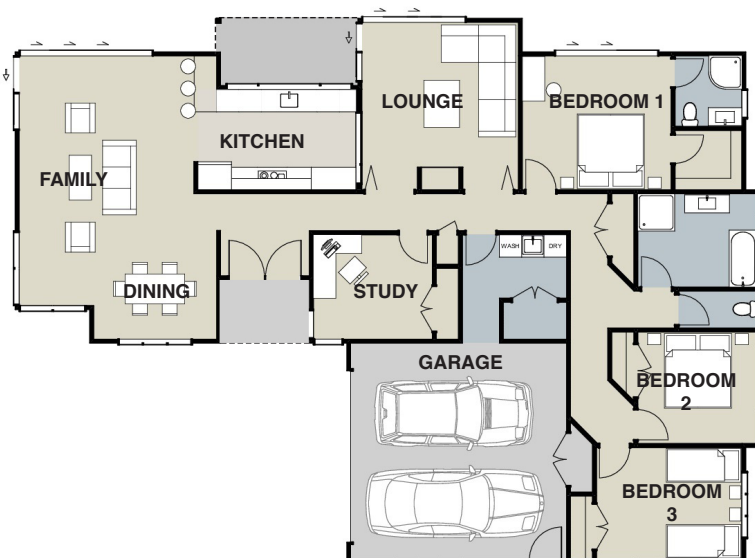

THE NORFOLK

213m²

Features

- Four bedrooms
- Two bathrooms
- Two living areas
- Double garage

Overall Dimensions

L 20m W 14.6m

View this plan in augmented reality