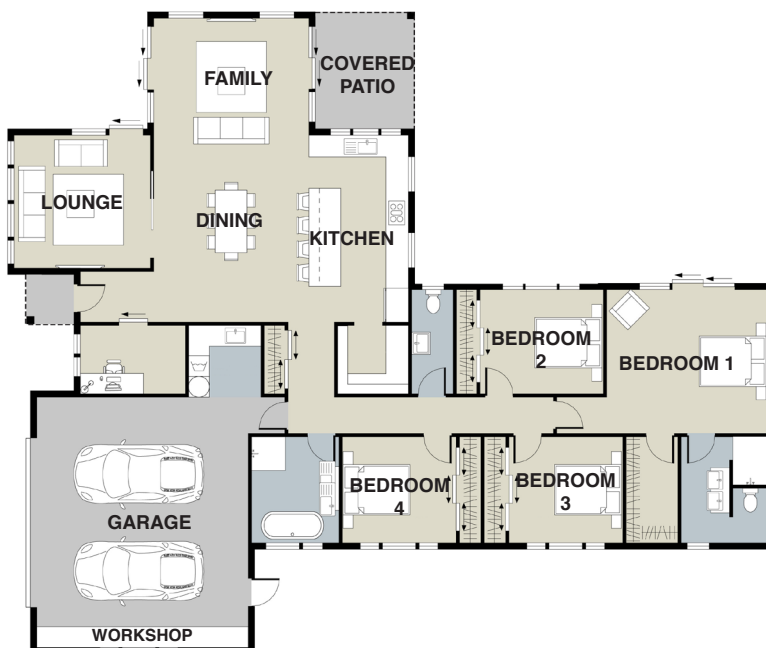

## Features

- Four bedrooms
- Two bathrooms
- Two living areas
- Scullery
- Study
- Double garage

**Overall Dimensions**  
L 21.8m W 18.2m

View this plan in augmented reality