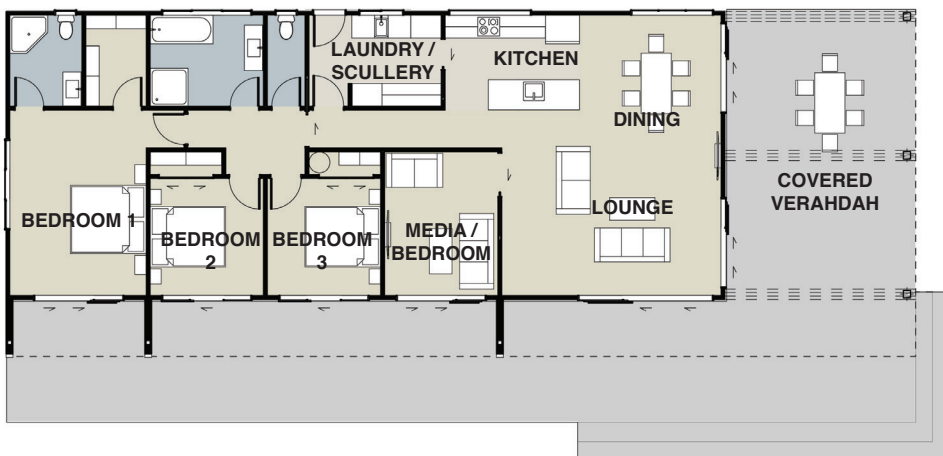

# THE CONNOLLY

146m<sup>2</sup>

## Features

- Three bedrooms
- Two bathrooms
- Two living areas
- Scullery

## Overall Dimensions

L 24m W 9.2m

View this plan in augmented reality