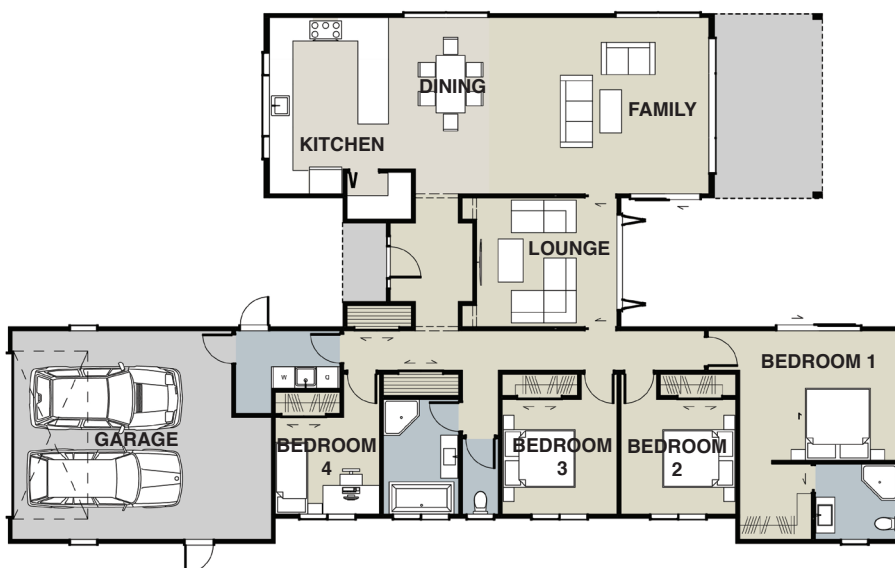

THE NEWBOLT

229m²

Features

- Four bedrooms
- Two bathrooms
- Two living areas
- Scullery
- Double garage

Overall Dimensions

L 21.1m W 15m

View this plan in augmented reality